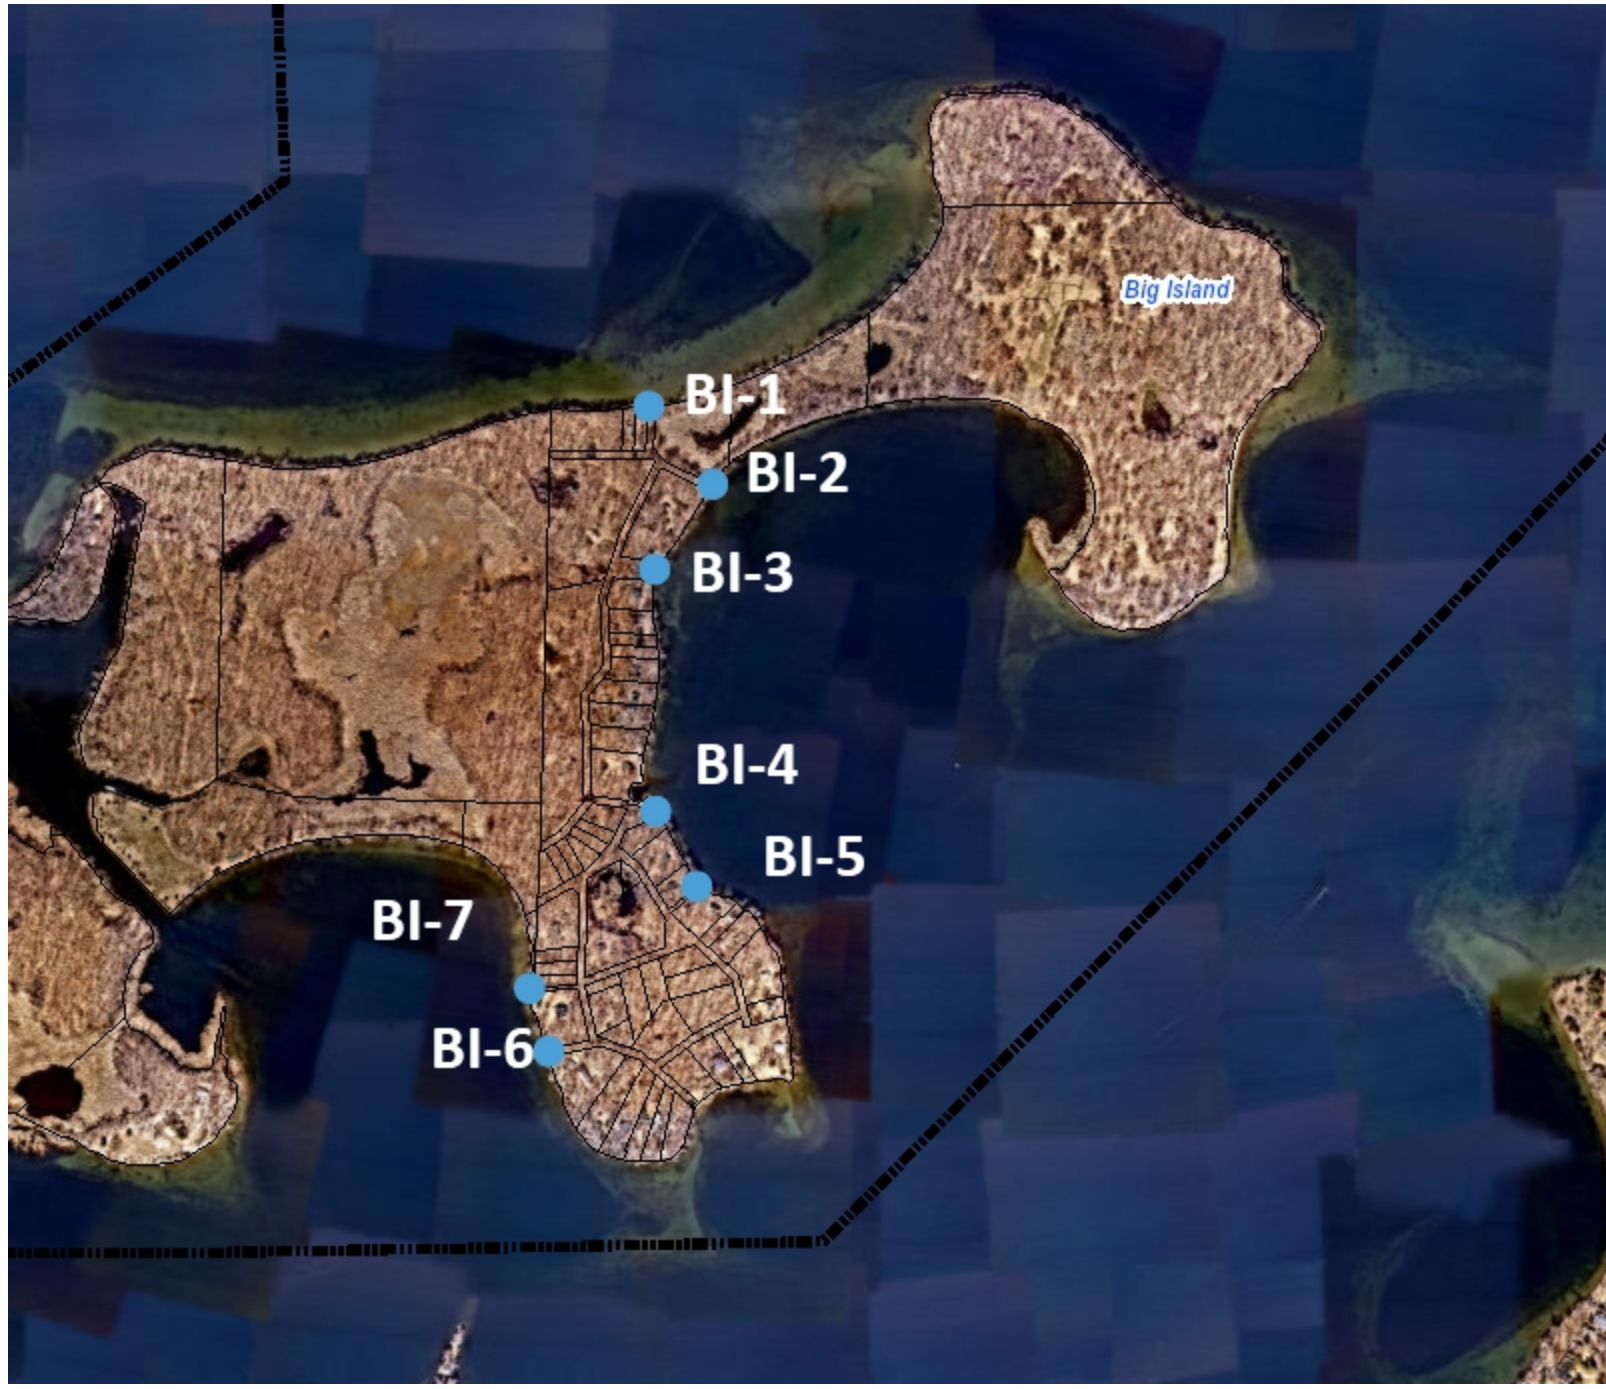

**Legend**

-  Railroad
-  City Limits
-  Parcels (4/20/2021)
-  Boundary
-  Footprint
- Image
  -  Red: Red
  -  Green: Green
  -  Blue: Blue

**Dock Sites - Big Island**

**Disclaimer:**

This drawing is neither a legally recorded map nor a survey and is not intended to be used as one. This drawing is a compilation of records, information, and data located in various city, county, and state offices, and other sources affecting the area shown, and is to be used for reference purposes only. The City of Orono is not responsible for any inaccuracies herein contained.

0 800 Feet