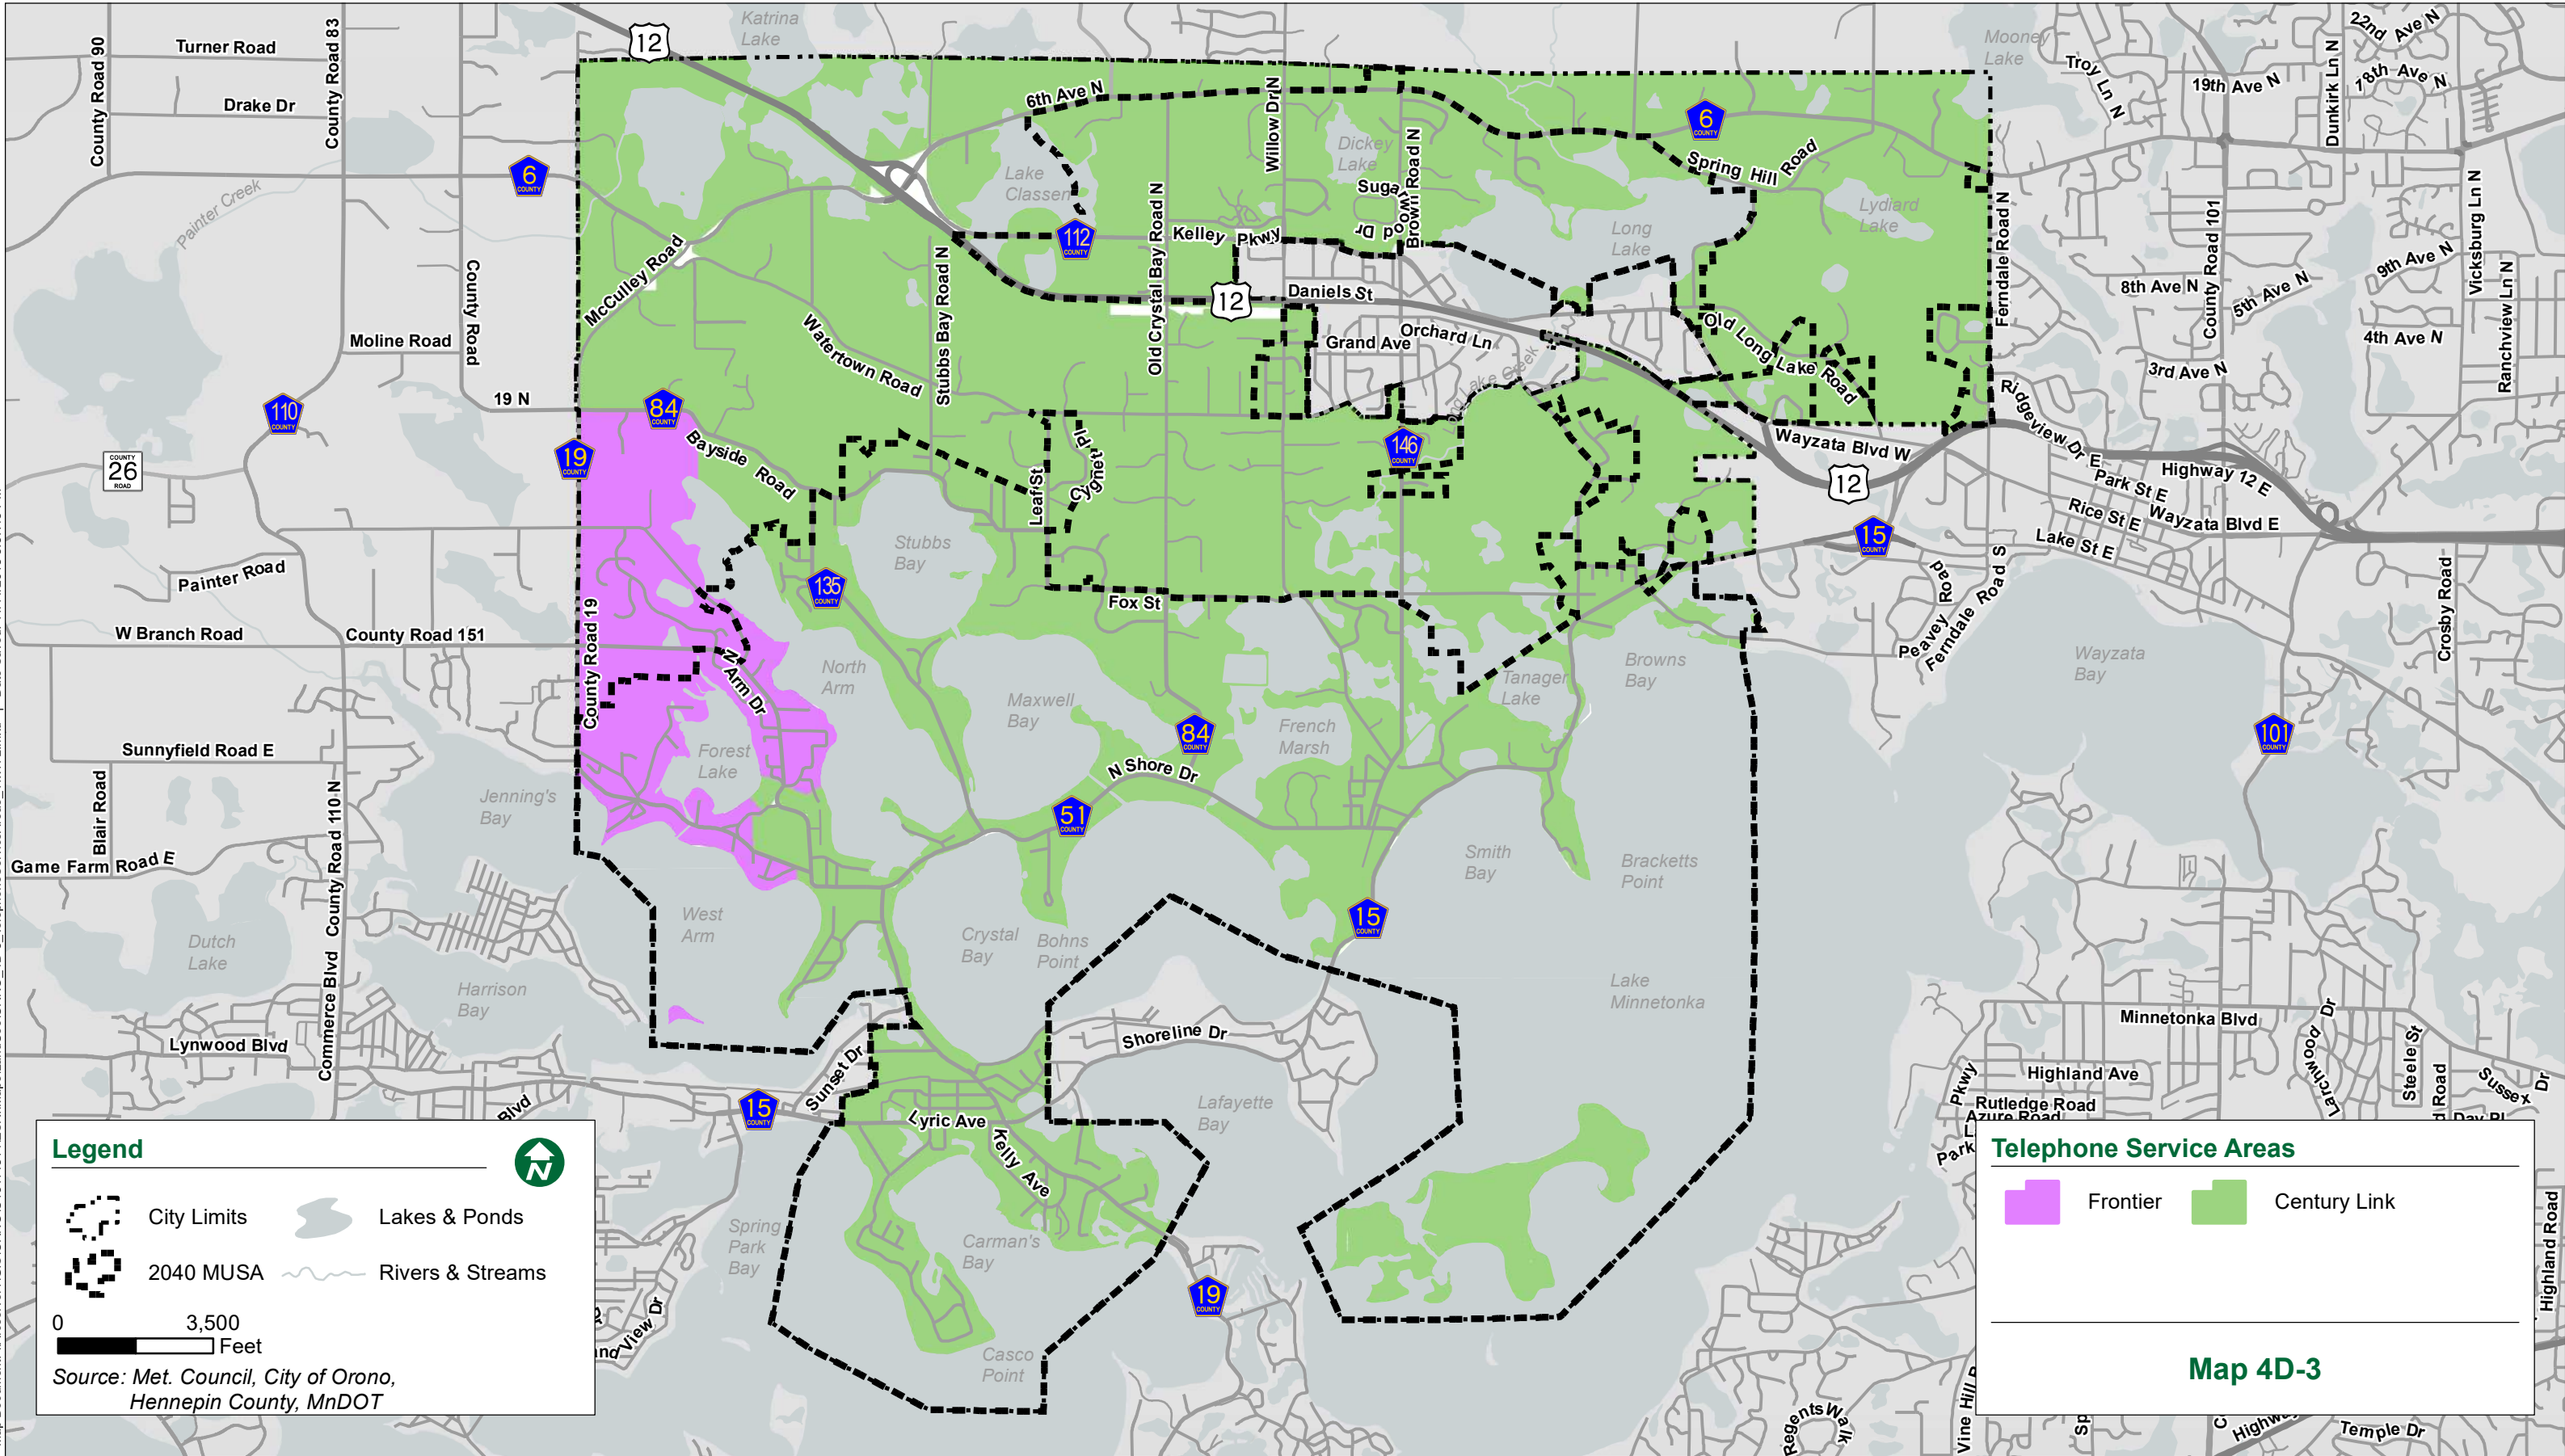

Map Document: \\arserver1\GIS\ORNO\C:\131148\14\ESRI\MapServer\LandUse\ORNO_4D-3_TelephoneServiceAreas_11x17L.mxd | Date Saved: 11/14/2018 3:57:45 PM

Legend

- City Limits
- Lakes & Ponds
- 2040 MUSA
- Rivers & Streams

0 3,500 Feet

Source: Met. Council, City of Orono, Hennepin County, MnDOT

Telephone Service Areas

- Frontier
- Century Link

Map 4D-3